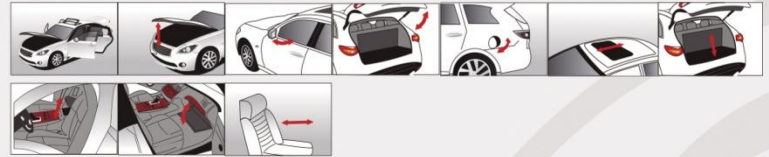

Show Details