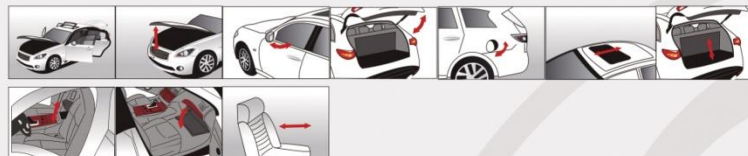

PRODUCTION

1/18 Infiniti QX50 2016 DIE-CAST MODEL CAR

"The Amazing Race" Style

ITEM NO. 5512

Features: All new crossover SUV Infiniti QX50 2016, compare to the previous generation vehicle EX25, it has much more fashion and dynamic design. 1/18 scale QX50 diecast model car is consisted of 315 parts, with over 17 movable functions, Paudi successfully improved its mold and producing technology.

Brand: Infiniti

Weight: 2.0 kg

Scale: 1/18

Pack: Cartons box

Size: 260×100×91mm(L*B*H)

Date of Produced: 2016

Show Details

Color:

"THE AMAZING RACE" is sponsored by INFINITI exclusively. Family "50" - the intelligent AWD SUV QX50 and the high-tech Q50L get significant attention through this race.