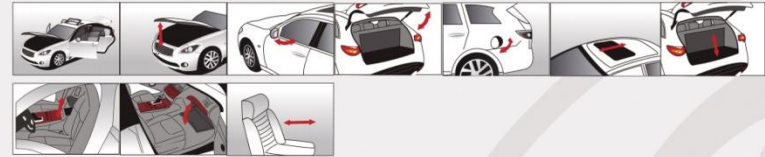

PRODUCTION

ITEM NO. 5512

1/18 Infiniti QX50 2016 DIE-CAST MODEL CAR

Features: All new crossover SUV Infiniti QX50 2016, compare to the previous generation vehicle EX25, it has much more fashion and dynamic design. 1/18 scale QX50 diecast model car is consisted of 200 parts, with over 20 movable functions, Paudi successfully improved its mold and producing technology.

Brand: Infiniti

Weight: 2.0 kg

Scale: 1/18

Pack: Cartons box

Size: 260×100×91mm(L*B*H)

Date of Produced: 2016

Show Details

Color:

www.paudimodel.com