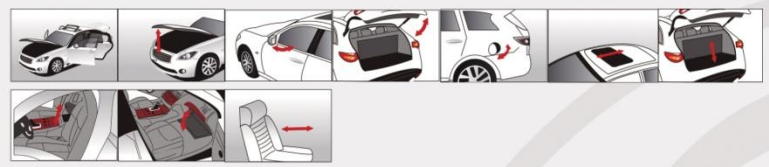

PRODUCTION

ITEM NO. 5502

1/18 INFINITI G37 COUPE 2013 DIE-CAST MODEL CAR

Infiniti G37 coupe sport came into market in 2009. It used award-winning VQ37HR engine, from 0 to 100km/h only need 5.44s. Elegant curve shape hold around the car!

Features : *The diecast model car is perfect authenticity. It is made of zinc alloy and ABS plastic. To accurately reproduce the real car function, PAUDI used total 235 parts. For G37 model, there are 13 movable places.*

- Brand: Infiniti
- Weight: 2.0 kg
- Scale: 1/18
- Pack: Cartons box
- Size: 258×101×77mm(L*B*H)
- Date of Produced: 2013

Show Details