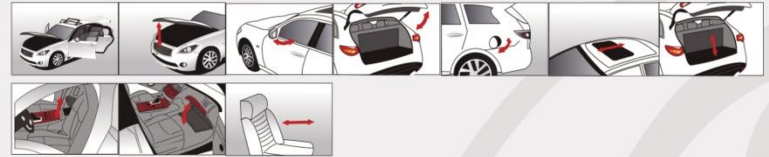

PRODUCTION

ITEM NO. 5508

1/18 INFINITI QX60 2014 DIE-CAST MODEL CAR

Infiniti QX60 has eye-catching 7-seater, 245 horsepower QR25 engine, come into the market in 2012. Success come with its solid and tough industrial design, flexible and spacious internal space, Infiniti QX60 awarded Ward's Auto 10 Best Interiors for 2012.

Features : Paudi Model do high simulation with these perfect design. The diecast car is made of zinc alloy and ABS plastic. It consists of total 315 parts and reproduces the real car fuction. For QX60 model, there are 17 movable places.

Brand : Infiniti

Weight: 2.0 kg

Scale: 1/18

Pack: Cartons box

Size: 278×109×97mm(L*B*H)

Date of Produced: 2014

Show Details