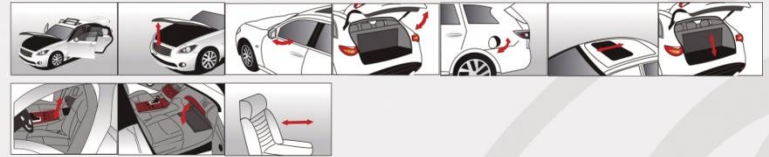

PRODUCTION

ITEM NO. 5513

1/18 INFINITI ESQ 2014 DIE-CAST MODEL CAR

Features: All new hot hatch Infiniti ESQ, famous of its hale and hearty design and strong driving force. 1/18 scale Infiniti ESQ diecast model car is consisted of 235 parts, with over 16 movable functions.

Brand: Infiniti

Weight: 2.0 kg

Scale: 1/18

Pack: Cartons box

Size: 230×95×85mm(L*B*H)

Date of Produced: 2015

Show Details

Color:

5511W White

www.paudimodel.com