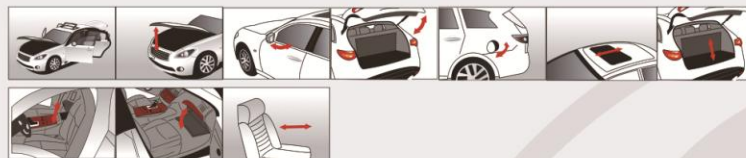

Show Details