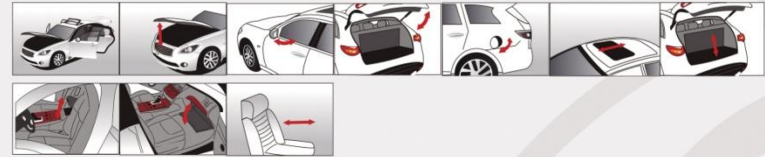

Show Details