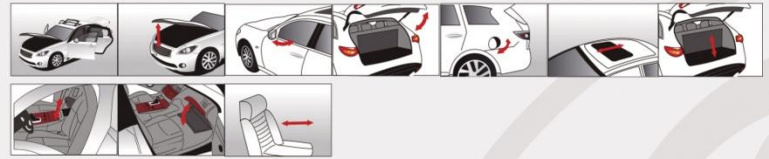

Show Details