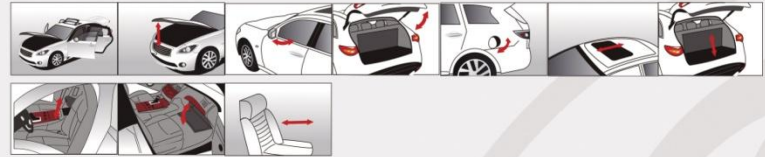

PRODUCTION

ITEM NO. 5516

1/18 Skyline 350GT Hybrid Type SP DIE-CAST MODEL CAR

Features: 2014 World Car of the Year Awards, which also know as Infiniti Q50 the hot selling luxury car around the world. Popular with its infinite horsepower and sport appearance newest security technology, domineering outline. Skyline 350GT diecast model car is consisted of 228 parts, with over 16 movable functions.

Brand: Skyline

Weight: 2.0 kg

Scale: 1/18

Pack: Cartons box

Size: 283×102×83mm(L*B*H)

Date of Produced: 2014

Show Details