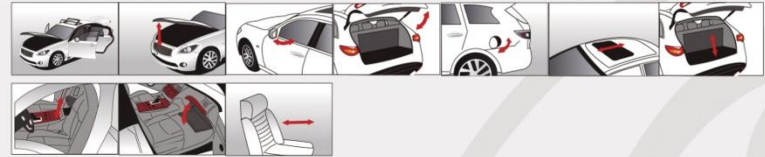

PRODUCTION

ITEM NO. 5508

1/18 INFINITI QX60 2014 DIE-CAST MODEL CAR

Infiniti QX60 has eye-catching 7-seater, 245 horsepower QR25 engine, come into the market in 2012. Success come with its solid and tough industrial design, flexible and spacious internal space, Infiniti QX60 awarded Ward's Auto 10 Best Interiors for 2012.

Features : Paudi Model do high simulation with these perfect design. The diecast car is made of zinc alloy and ABS plastic. It consists of total 315 parts and reproduces the real car fuction. For QX60 model, there are 17 movable places.

Brand : Infiniti

Weight: 2.0 kg

Scale: 1/18

Pack: Cartons box

Size: 278×109×97mm(L*B*H)

Date of Produced: 2014

Show Details